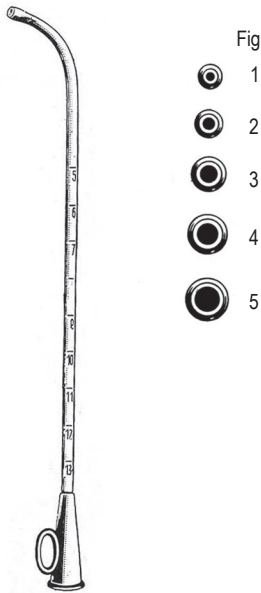

DE Ohrkatheter
EN Eustachian Catheters
ES Sondas auriculares
AR قثطار النفير

TROELTSCH

- G44.0090.01 Fig. 1
- G44.0090.02 Fig. 2
- G44.0090.03 Fig. 3
- G44.0090.04 Fig. 4
- G44.0090.05 Fig. 5