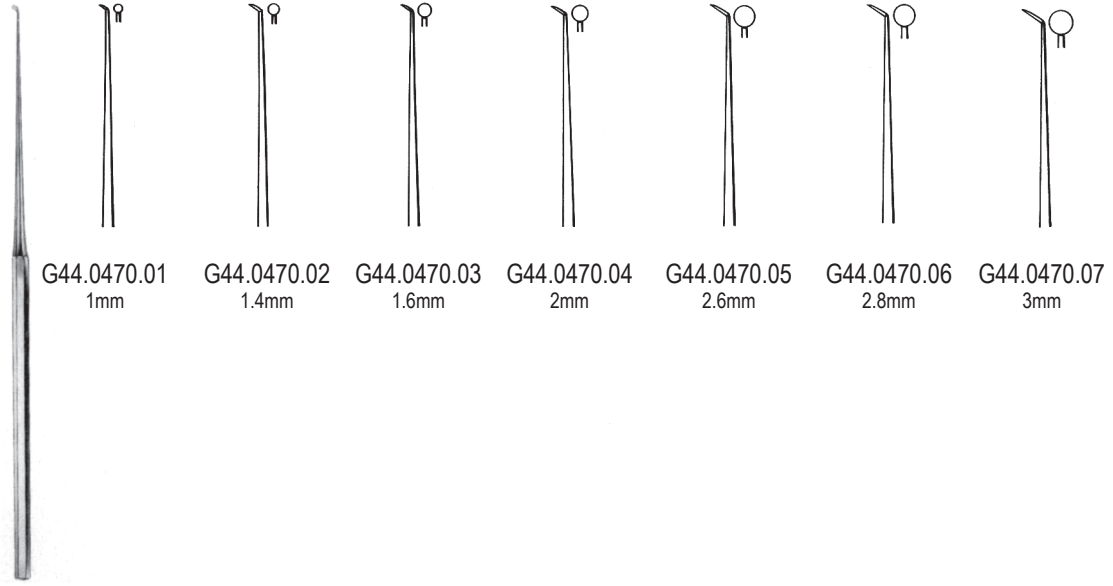

G44

Messer	DE
Knives	EN
Cuchillos	ES
السكاكين	AR

ROSEN