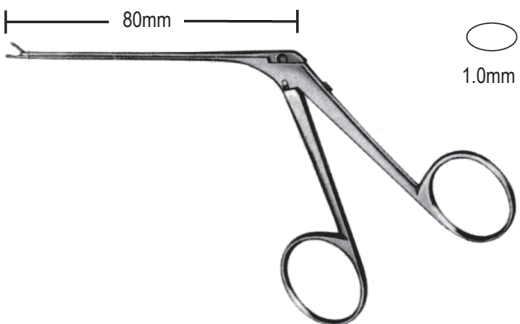

**G44.0120.10**  
3.0 x 0.6mm  
curved up, serrated

**G44.0120.11**  
3.0 x 0.6mm  
right, serrated

**G44.0120.12**  
3.0 x 0.6mm  
left, serrated

DE **Mikro-Löffelzangchen**  
 EN **Micro Cup-Shaped-Forceps**  
 ES **Micro-pinzas con boca en forma de cucharila**  
 AR **الملقط الصغير على شكل كأس**

G44.0124.01  
3.5 x 0.5mm  
straight

G44.0124.02  
3.5 x 0.5mm  
curved up

G44.0124.03  
3.5 x 0.5mm  
right

G44.0124.04  
3.5 x 0.5mm  
left

G44.0126.01  
4.0 x 0.9mm  
straight

G44.0126.02  
4.0 x 0.9mm  
curved up