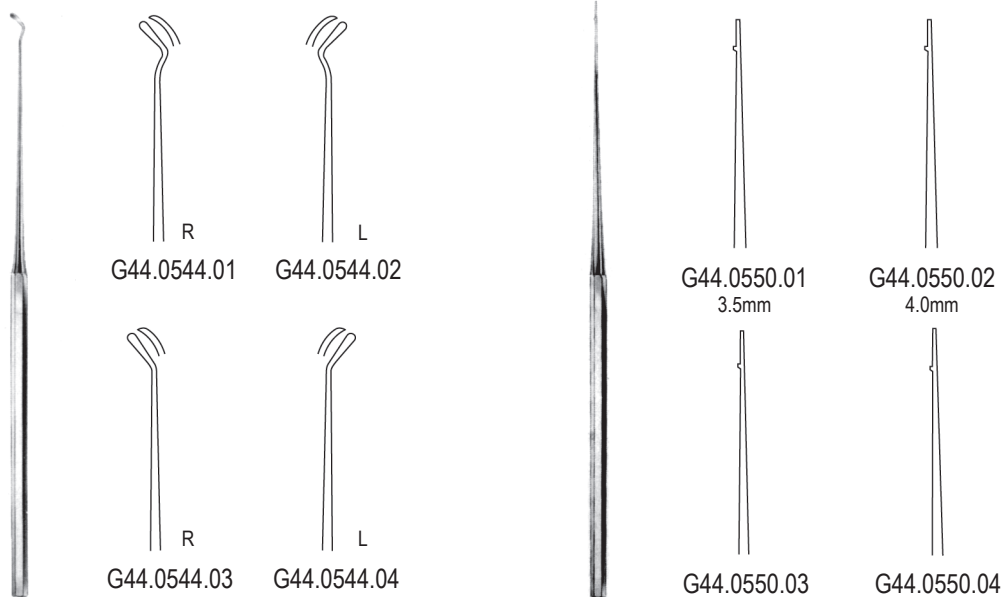

G44.0544.01 R G44.0544.02 L

G44.0544.03 R G44.0544.04 L

G44.0550.01 3.5mm G44.0550.02 4.0mm

G44.0550.03 4.5mm G44.0550.04 5.0mm

FISH
16.0cm

HOUSE