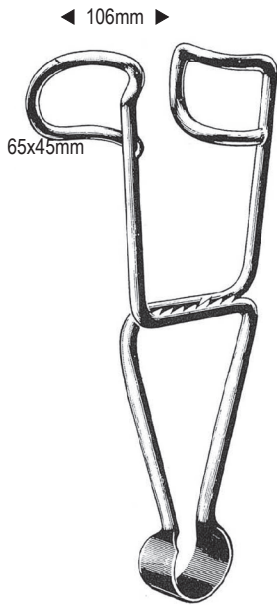

KELLY
26.0cm
G18.0544.01 190x38mm
G18.0544.02 190x57mm
G18.0544.03 220x38mm

KELLY
27.0cm
G18.0546.01 190x38mm
G18.0546.02 190x57mm
G18.0546.03 220x38mm

MIKULICZ
26.0cm
G18.0550.01 95x35mm
G18.0550.02 120x50mm
G18.0550.03 150x50mm

MIKULICZ
with cold light guide
26.0cm
G18.0554.01 95x35mm
G18.0554.02 120x50mm
G18.0554.03 150x50mm

G18.0554.03 **G18-021**

G18

Wundhaken DE

Retractor EN

Separadores ES

الكامشات AR

BRUNNER
G18.0560.24 24.0cm
145x25mm

BRUNNER
with cold light guide
G18.0564.24 24.0cm
145x25mm

HOLMANN
40.0cm
G18.0570.01 65mm,37.5cm
G18.0570.02 110mm,40.0cm

G18-022 G18.0570.02

DE Wundhaken
EN Retractors
ES Separadores
AR الكاشات

DARTIGUES
G18.0574.26 26.0cm

DAVIDSON
16.0cm
G18.0580.01 75x50mm
G18.0580.02 75x90mm

COOLEY
right
45x48mm
G18.0590.21 21.5cm

COOLEY
right, serrated
45x48mm
G18.0592.21 21.5cm

COOLEY
left
45x48mm
G18.0594.23 23.0cm

G18.0594.03 **G18-023**