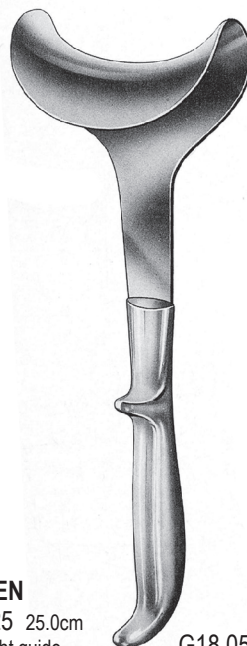

MIDDELDORP
25.5cm
G18.0490.01 45x45mm
G18.0490.02 45x50mm
G18.0490.03 55x70mm

64x60mm

TUFFIER
G18.0494.23
23.0cm

DOYEN
G18.0500.25 25.0cm
with cold light guide

DOYEN
25.0cm
G18.0502.01 40x85mm
G18.0502.02 50x85mm
G18.0502.03 60x85mm