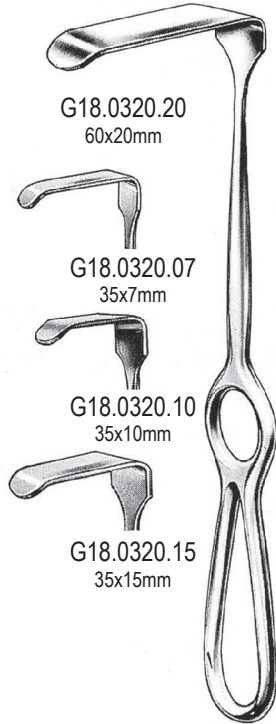

Fig.1=24x25mm
Fig.2=27x25mm

PARKER

18.0cm

G18.0034.00 set
G18.0034.01 Fig.1
G18.0034.02 Fig.2

Fig.1=21x24mm
Fig.2=25x24mm

Fig.1=68x24mm
Fig.2=72x24mm

PARKER-MOTT

16.0cm

G18.0290.02
45x50mm

G18.0290.03
50x60mm

G18.0290.04
70x70mm

33x20mm

WASSMUND
G18.0294.20 20.0cm

G18.0300.23
40x30mm
sharp

G18.0302.23
40x30mm
blunt

KOERTE
23.5cm

G18.0310.03
36x30mm

OLLIER
22.5cm

G18.0310.04
36x60mm

G18.0310.04 **G18-013**

G18

Wundhaken DE

Retractor EN

Separadores ES

الكامشات AR

LANGENBECK

- G18.0314.01 22x6mm
- G18.0314.02 40x18mm
- G18.0314.03 44x13mm
- G18.0314.04 64x25mm

LANGENBECK
21.0cm

KOCHER
21.0cm

LAHEY
19.0cm

LANGENBECK
21.0cm

LANGENBECK
22.0cm