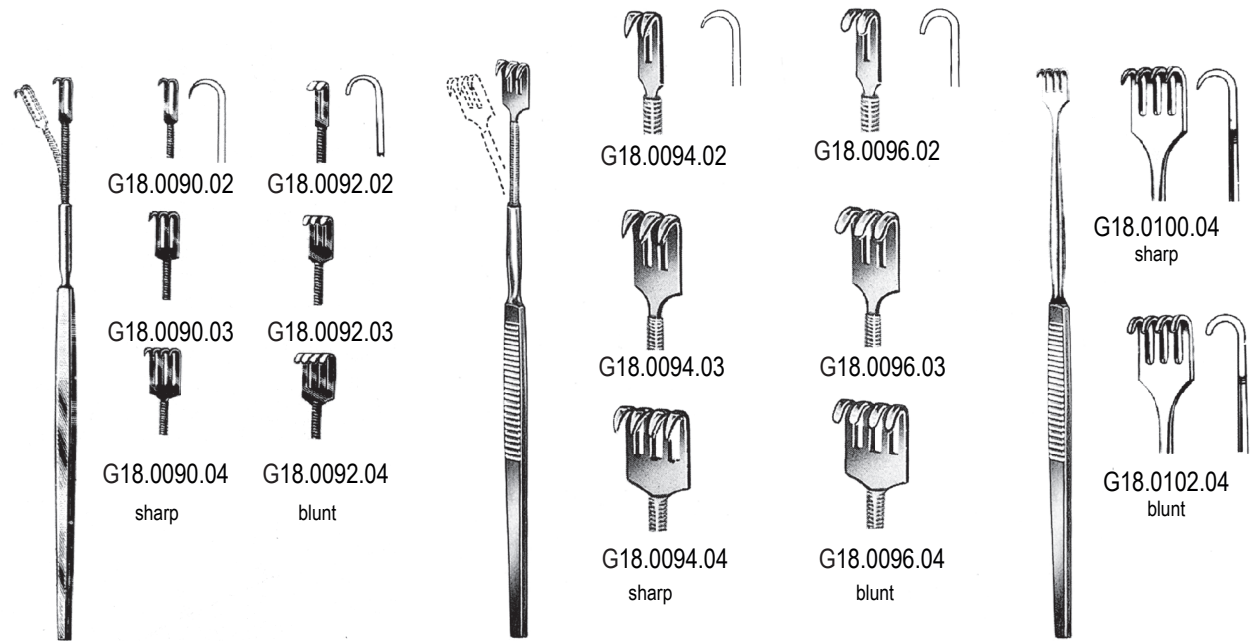

G18

Wundhaken DE

Retractor EN

Separadores ES

الكامشات AR

FLEXIBLE
16.0cm

FLEXIBLE
16.0cm

16.0cm

G18-004 G18.0102.04