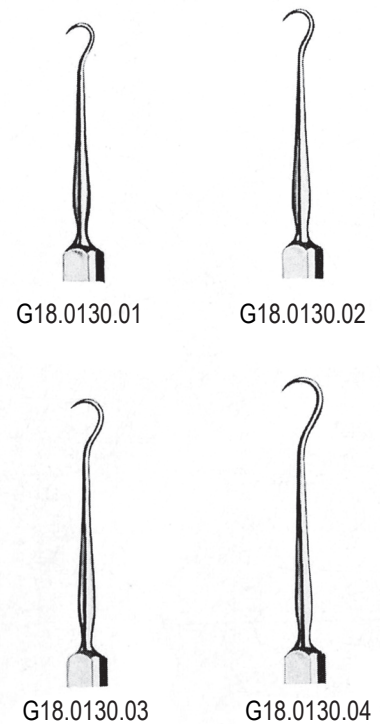

Fig.1=28x18mm
Fig.2=32x18mm

Fig.1=29x20mm
Fig.2=33x20mm

MAYO-COLLIN
15.0cm
G18.0014.00 Set
G18.0014.01 Fig.1
G18.0014.02 Fig.2

Fig.1=21x24mm
Fig.2=25x24mm

Fig.1=40x15mm
Fig.2=45x15mm

PARKER-LANGENBECK
21.0cm
G18.0018.00 Set
G18.0018.01 Fig.1
G18.0018.02 Fig.2

O'CONNOR
G18.0120.16 16.0cm

G18.0124.01
sharp

G18.0124.02
blunt

GRAEFE
16.0cm

16.0cm

G18.0130.01

G18.0130.02

G18.0130.03