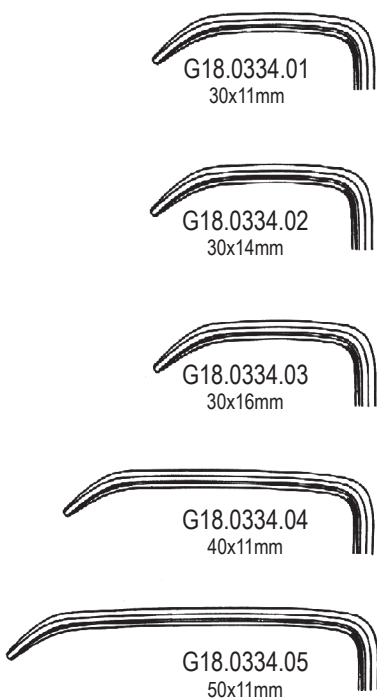

G18.0060.14 14.0cm
G18.0060.16 16.0cm

CANNY-RYALL

G18.0066.16 16mm, 19.0cm
G18.0066.20 20mm, 19.0cm
G18.0066.25 25mm, 20.0cm

32x22mm

CZERNY

G18.0070.20 20.0cm

G18.0070.20 **G18-003**

G18

G18.0290.02
45x50mm

G18.0290.03
50x60mm

G18.0290.04
70x70mm

33x20mm

WASSMUND
G18.0294.20 20.0cm

G18.0300.23
40x30mm
sharp

G18.0302.23
40x30mm
blunt

KOERTE
23.5cm

الكامشات AR

LANGENBECK

- G18.0314.01 22x6mm
- G18.0314.02 40x18mm
- G18.0314.03 44x13mm
- G18.0314.04 64x25mm

LANGENBECK
21.0cm

KOCHER
21.0cm

LAHEY
19.0cm

LANGENBECK
21.0cm

LANGENBECK
22.0cm

DAVIDSON
16.0cm
G18.0580.01 75x50mm
G18.0580.02 75x90mm

COOLEY
right
45x48mm
G18.0590.21 21.5cm

COOLEY
right, serrated
45x48mm
G18.0592.21 21.5cm

COOLEY
left
45x48mm
G18.0594.23 23.0cm

G18.0594.03 **G18-023**