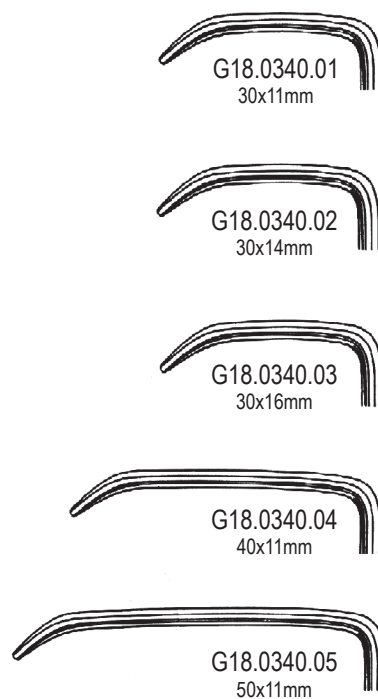

G18.0060.14 14.0cm
G18.0060.16 16.0cm

CANNY-RYALL

G18.0066.16 16mm, 19.0cm
G18.0066.20 20mm, 19.0cm
G18.0066.25 25mm, 20.0cm

32x22mm

CZERNY

G18.0070.20 20.0cm

G18.0070.20 **G18-003**

G18

G18.0290.02
45x50mm

G18.0290.03
50x60mm

G18.0290.04
70x70mm

33x20mm

WASSMUND
G18.0294.20 20.0cm

G18.0300.23
40x30mm
sharp

G18.0302.23
40x30mm
blunt

KOERTE
23.5cm

الكامشات AR

LANGENBECK

- G18.0314.01 22x6mm
- G18.0314.02 40x18mm
- G18.0314.03 44x13mm
- G18.0314.04 64x25mm

LANGENBECK
21.0cm

KOCHER
21.0cm

LAHEY
19.0cm

LANGENBECK
21.0cm

LANGENBECK
22.0cm

SIMON
28.0cm
G18.0380.22 115x22mm
G18.0380.27 115x27mm

105x27mm

G18.0384.25
25cm

100x45mm

KUEMMEL
G18.0390.28
28.0cm

120x47mm

KOEERTE
G18.0394.28
28.0cm

HEANEY
27.0cm
G18.0400.01 82x28mm
G18.0400.02 73x28mm
G18.0400.03 45x25mm