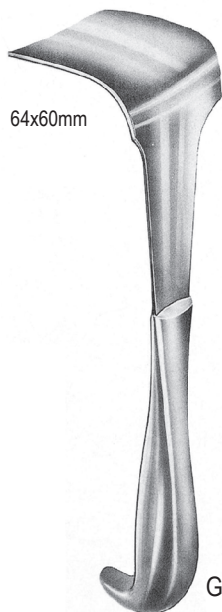

RICHARDSON-EASTMAN
G18.0466.00 set
G18.0466.01 Fig.1
G18.0466.02 Fig.2

KELLY
G18.0470.26
26.0cm

KELLY GRIP
G18.0476.01 38x51mm
G18.0476.02 51x64mm
G18.0476.03 64x76mm
G18.0476.04 70x82mm

G18-018 G18.0476.04

DE Wundhaken
EN Retractors
ES Separadores
AR الكامشات

40x40mm

FRITSCH
G18.0480.24
24.0cm

35x40mm

FRITSCH
G18.0482.24
24.0cm

FRITSCH
24.0cm
G18.0484.01 45x40mm
G18.0484.02 45x50mm
G18.0484.03 45x60mm
G18.0484.04 45x75mm

MIDDELDORP
25.5cm
G18.0490.01 45x45mm
G18.0490.02 45x50mm
G18.0490.03 55x70mm

64x60mm

TUFFIER
G18.0494.23
23.0cm

DOYEN
G18.0500.25 25.0cm
with cold light guide

DOYEN
25.0cm
G18.0502.01 40x85mm
G18.0502.02 50x85mm
G18.0502.03 60x85mm