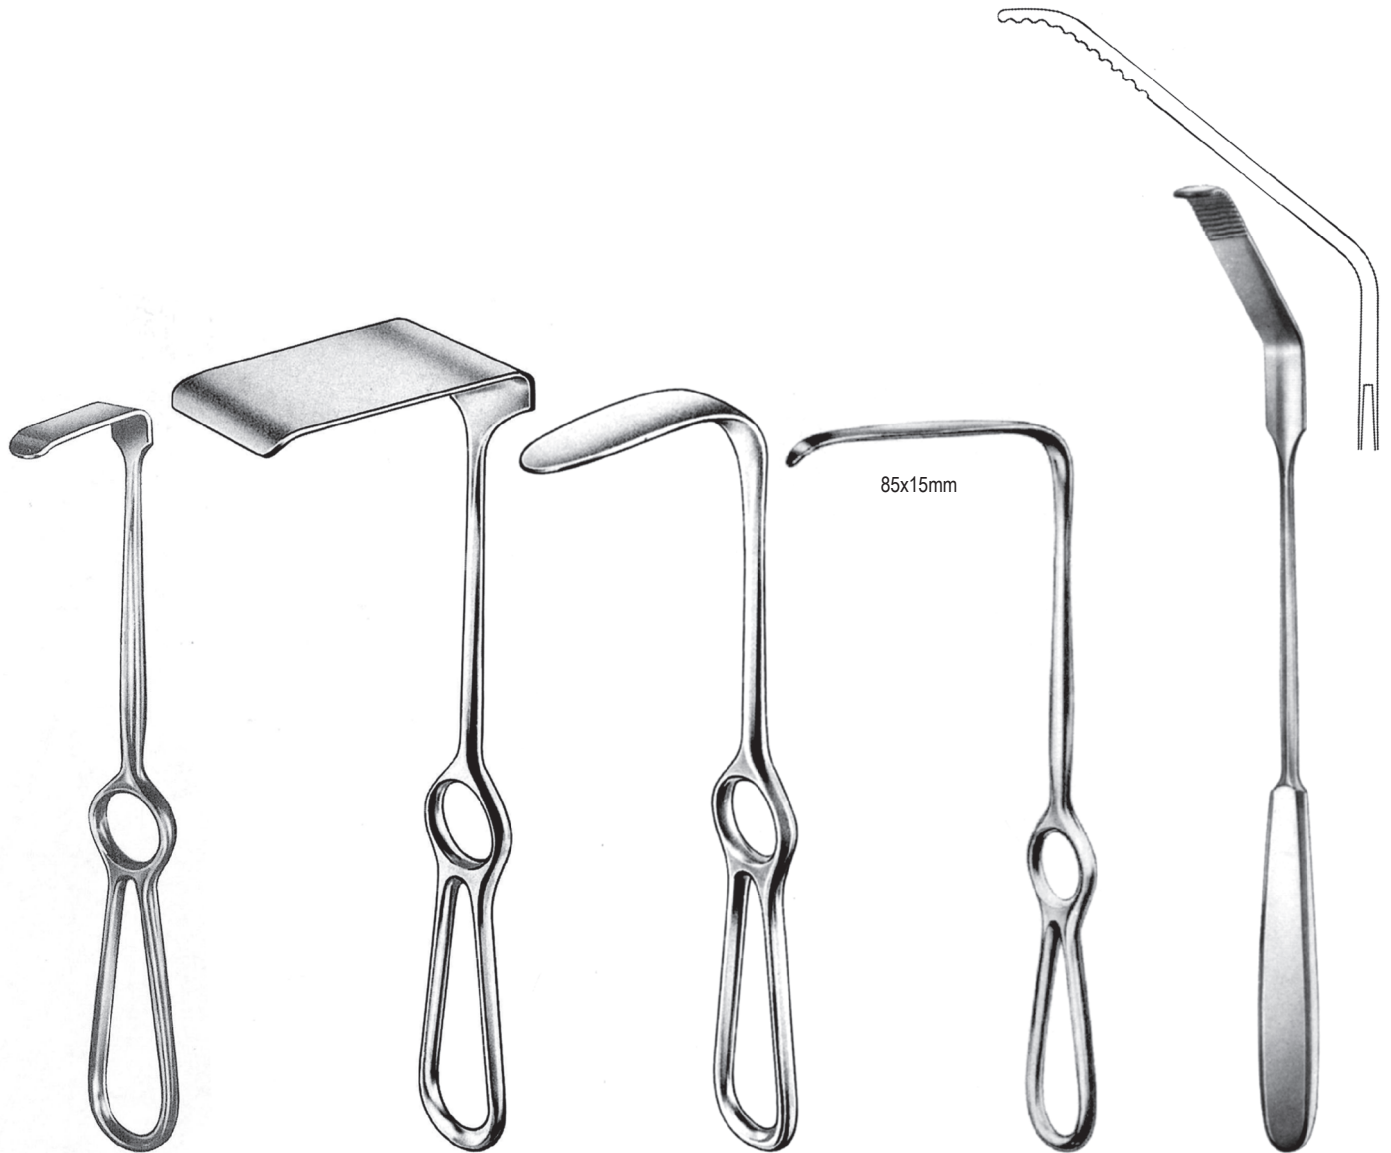

DE Wundhaken
EN Retractors
ES Separadores
AR الكامشات

KOCHER-LANGENBECK

21.5cm

- G18.0344.01 25x06mm
- G18.0344.02 35x08mm
- G18.0344.03 35x11mm
- G18.0344.04 35x15mm
- G18.0344.05 40x11mm
- G18.0344.06 55x11mm
- G18.0344.07 70x14mm
- G18.0344.08 80x12mm
- G18.0344.09 80x16mm

KOCHER

23.0cm

- G18.0350.18 40x18mm
- G18.0350.20 60x20mm
- G18.0350.25 60x25mm
- G18.0350.30 75x30mm
- G18.0350.40 75x40mm

LANGENBECK

21.0cm

- G18.0354.55 55x20mm
- G18.0354.60 60x20mm
- G18.0354.63 63x20mm

LANGENBECK

G18.0360.21 21.0cm

ZENKER

- G18.0366.35 35x8mm
- G18.0366.60 60x12mm
- G18.0366.75 75x12mm

G18.0366.75 **G18-015**