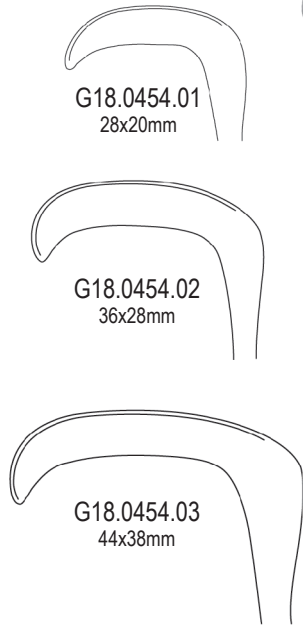

RICHARDSON
24.0cm