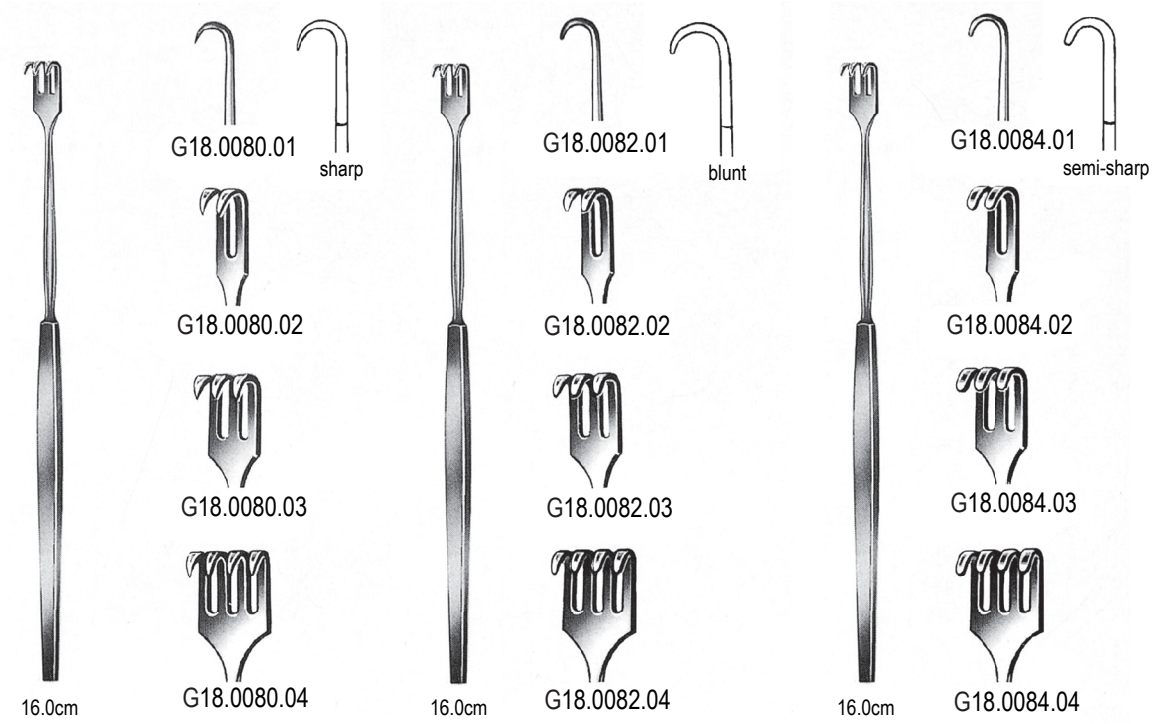

G18

Wundhaken DE

Retractor EN

Separadores ES

الكامشات AR

FLEXIBLE
16.0cm

FLEXIBLE
16.0cm

16.0cm

G18-004 G18.0102.04